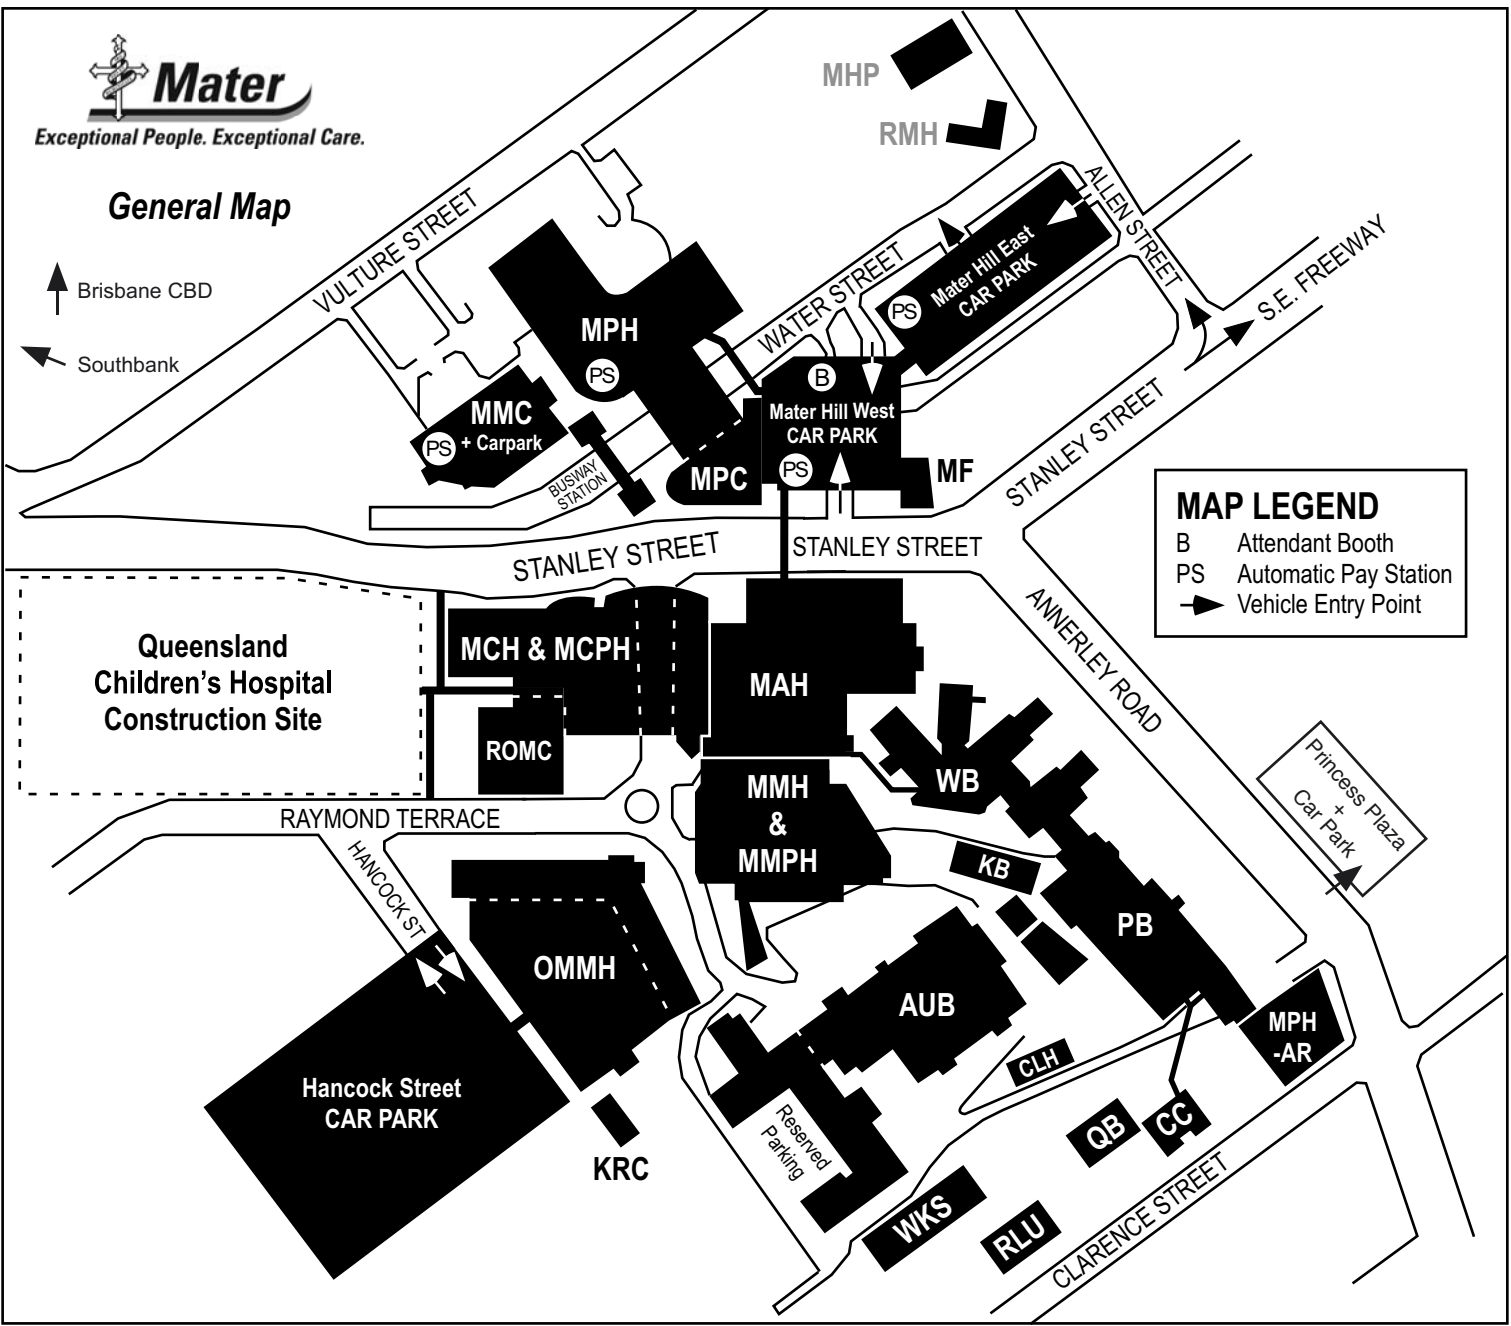

Exceptional People. Exceptional Care.

General Map

↑ Brisbane CBD
 ← Southbank

MAP LEGEND

- B Attendant Booth
- PS Automatic Pay Station
- ▶ Vehicle Entry Point

LEGEND

CC	Child Care
CLH	Coolock Hall
KB	Kelly Building
KRC	Kevin Ryan Centre
MAH	Mater Adult Hospital
MCH	Mater Children's Hospital
MCPH	Mater Children's Private Hospital
MF	Mater Foundation
MHP	Mater Hill Place Motel
MMC	Mater Medical Centre
MMH	Mater Mothers' Hospital
MMPH	Mater Mothers' Private Hospital
MPC	Mater Private Clinic
MPH	Mater Private Hospital
MPH-AR	Mater Private Hospital - Annerley Road
OMMH	Original Mater Mothers' Hospital
PB	Potter Building
QB	Quarters Building
RLU	Reg Leonard Units
RMH	Ronald McDonald House
ROMC	Radiation Oncology Mater Centre (Formerly QRI)
WB	Whitty Building
WKS	Workshops

VENUE LOCATION

Auditorium (Des O'Callaghan)	KB
Corbett Room	WB
Kevin Cronin Room	WB
Mater Medical Research Institute	AUB
Mater Private Hospital Conference Centre	MMC

IMPORTANT: Please "Pre-Pay" parking tickets at automatic Pay Stations before returning to your vehicle and exiting Car Parks.

CAR PARK INFORMATION

HANCOCK STREET CAR PARK

- ✓ Mater Children's Hospital
- ✓ Mater Children's Private Hospital
- ✓ Mater Medical Research Institute
- ✓ Mater Mothers' Hospital
- ✓ Mater Mothers' Private Hospital
- ✓ Radiation Oncology Mater Centre (Formerly QRI)
- ✓ Aubigny Place

	MCH
	MCPH
	AUB
	MMH
	MMPH
	ROMC
	AUB

MATER HILL CAR PARKS (EAST & WEST) BEST FOR

- ✓ Kelly Building (Des O'Callaghan Auditorium)
- ✓ Mater Adult Hospital
- ✓ Mater Medical Centre
- ✓ Mater Private Clinic
- ✓ Mater Private Hospital
- ✓ Mater Foundation
- ✓ Whitty Building